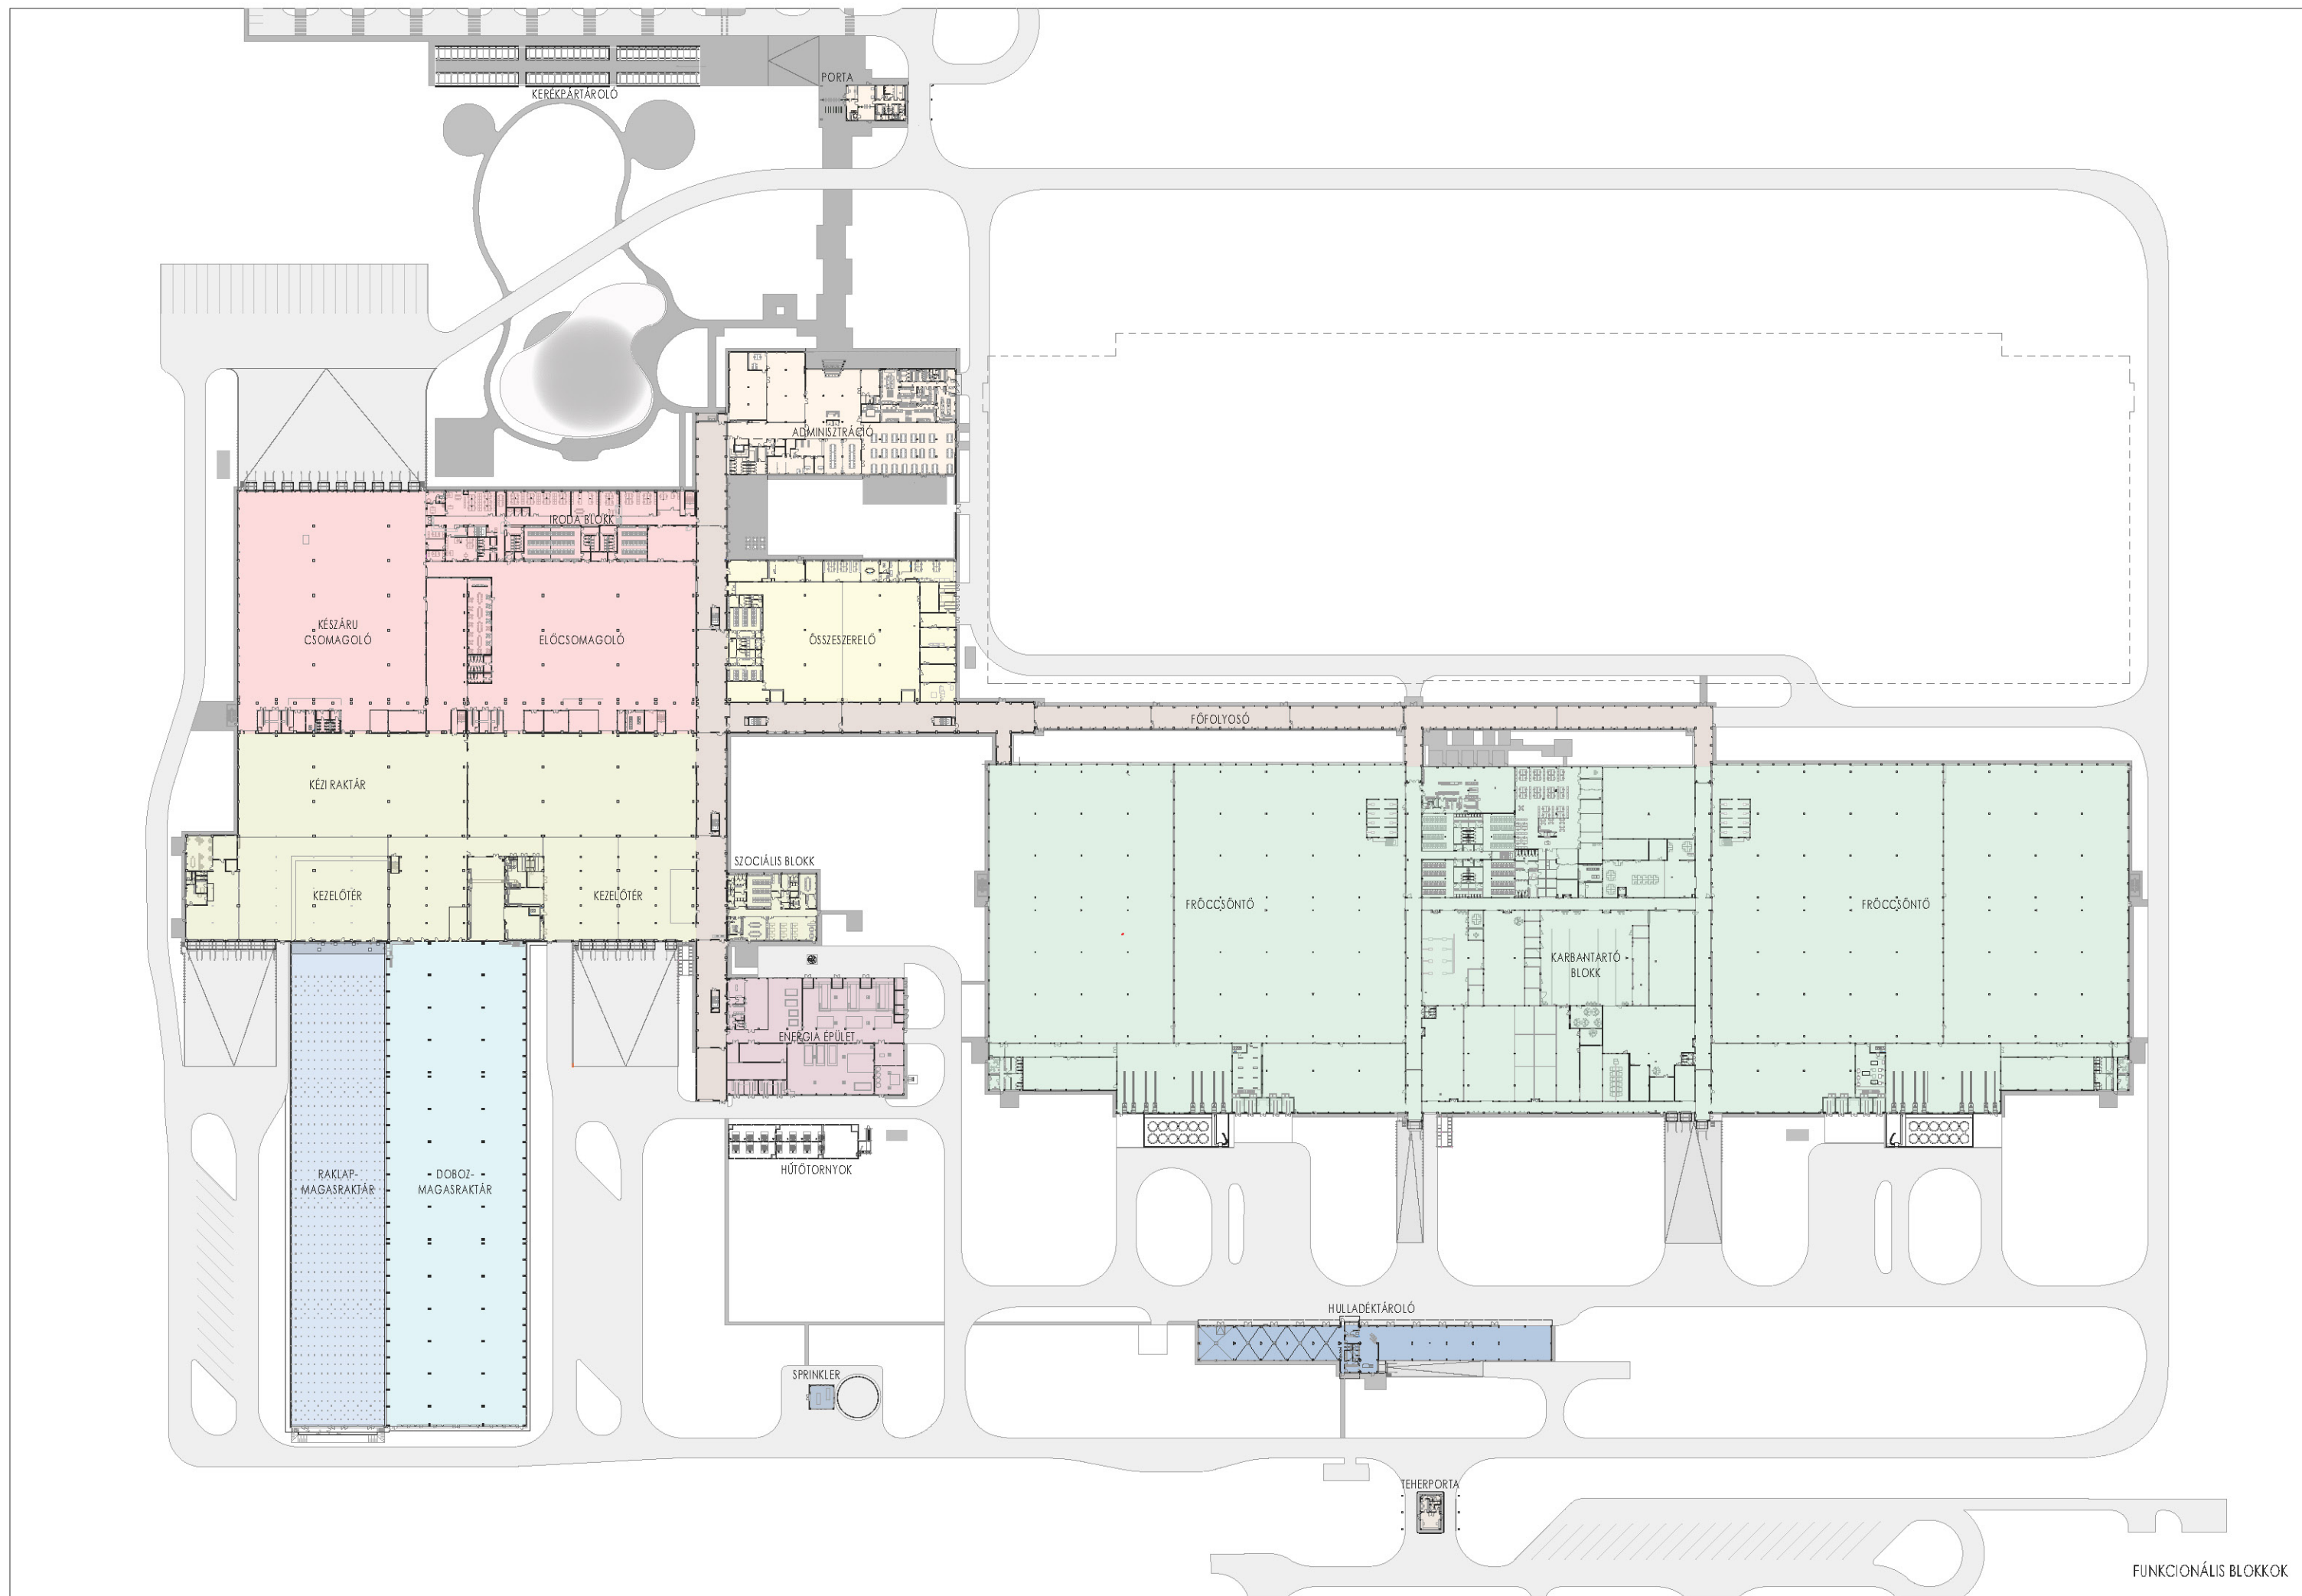

FUNKCIONÁLIS BLOKKOK