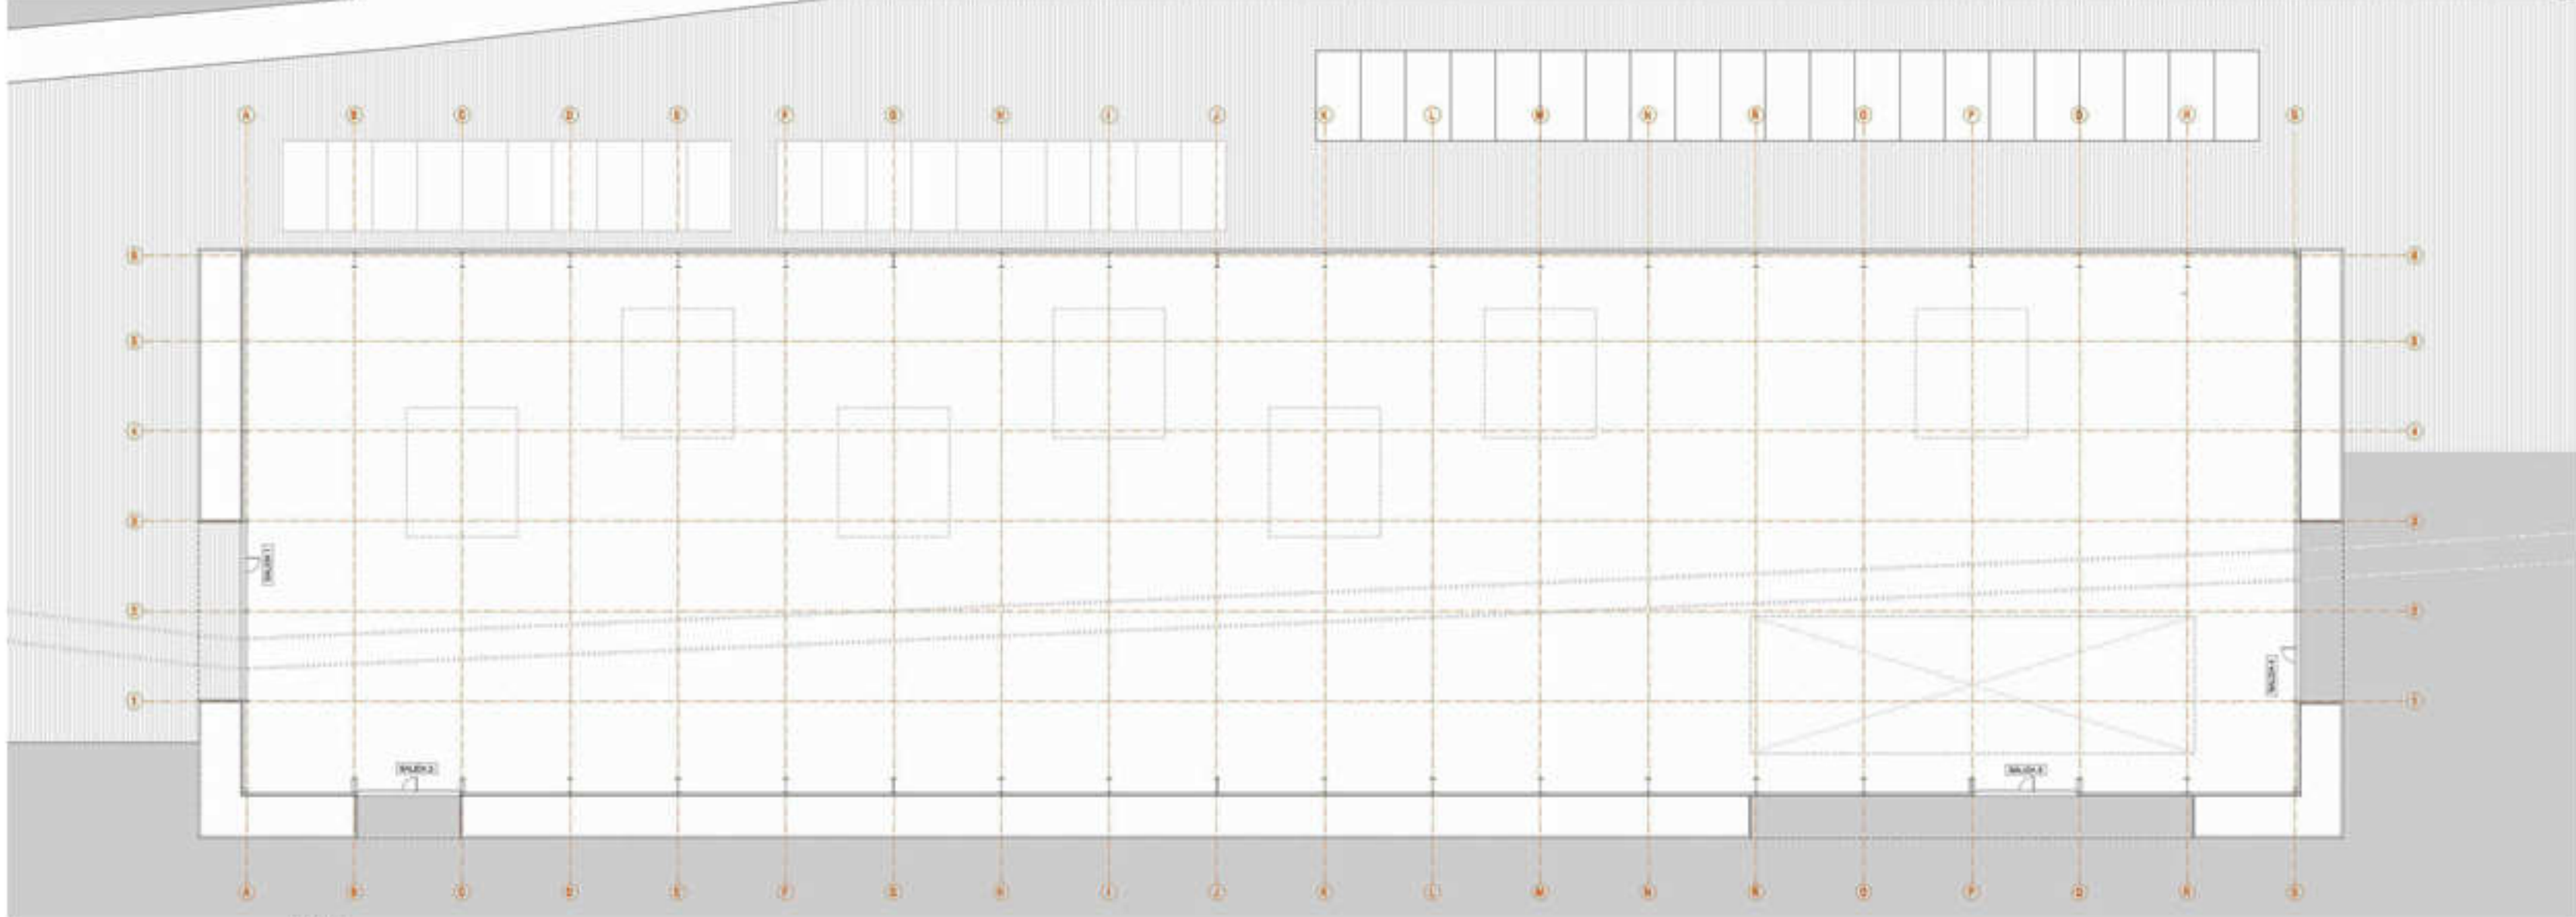

TINGLADOS EN EL PUERTO DE AVILÉS
[VECINOS DE OSCAR NIEMEYER]