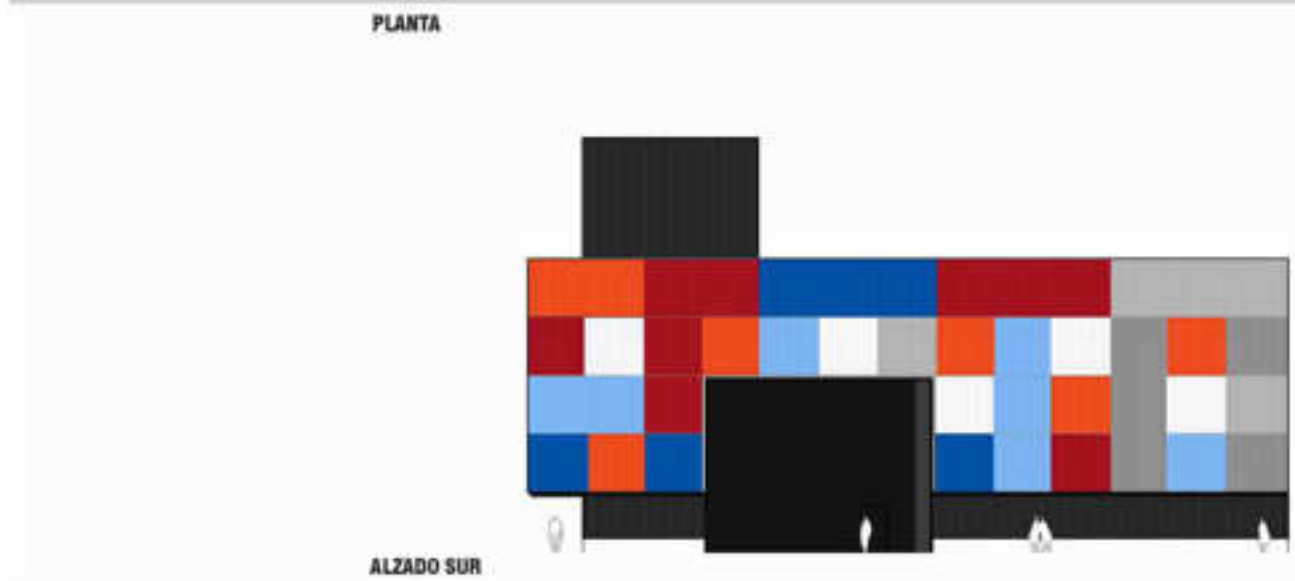

MIKROBAKK

A modern, single-story building with a dark grey facade. The building features a prominent section on the left with a colorful, multi-colored vertical slat facade. The name "MIKROPAKK" is displayed in white, bold, sans-serif capital letters on the dark grey wall. The building has a flat roof and a long, low profile. In the foreground, there is a gravel parking lot with several concrete curbs and a red fire hydrant. The sky is clear and blue.

PEUGEOT

Lindt Lindt

TINGLADOS EN EL PUERTO DE AVILÉS
[VECINOS DE OSCAR NIEMEYER]

A large industrial building with a corrugated metal facade. The building is divided into two main sections. The left section has a smaller, dark-colored door and a larger, light-colored roll-up door. The right section is taller and features vertical corrugation. The sky is clear blue with a few wispy clouds. In the foreground, there is a large, dark asphalt parking lot. To the right, a silver car and a white truck are parked. The overall scene is bright and clear.