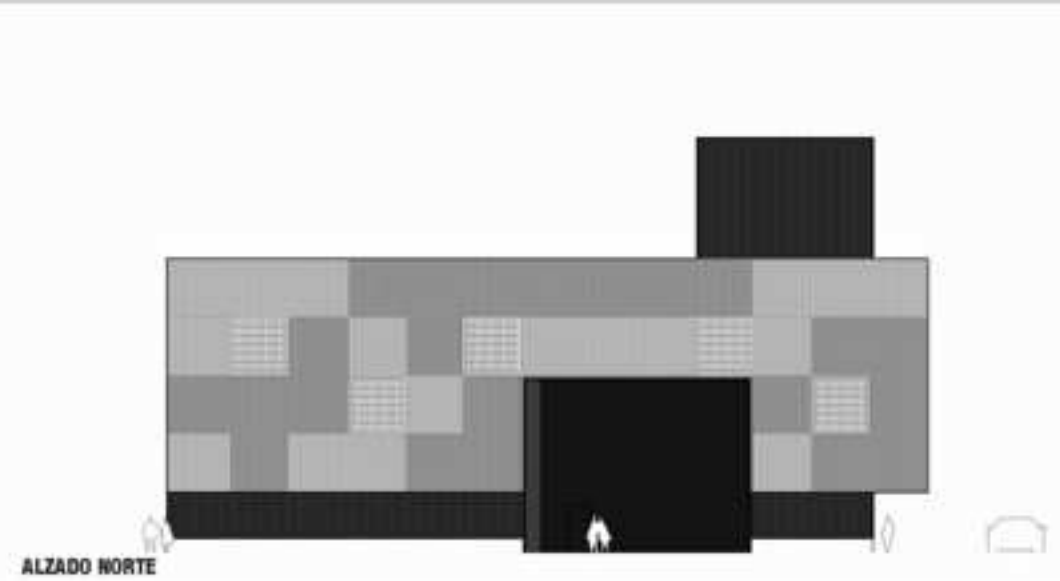

TINGLADOS EN EL PUERTO DE AVILÉS
[VECINOS DE OSCAR NIEMEYER]