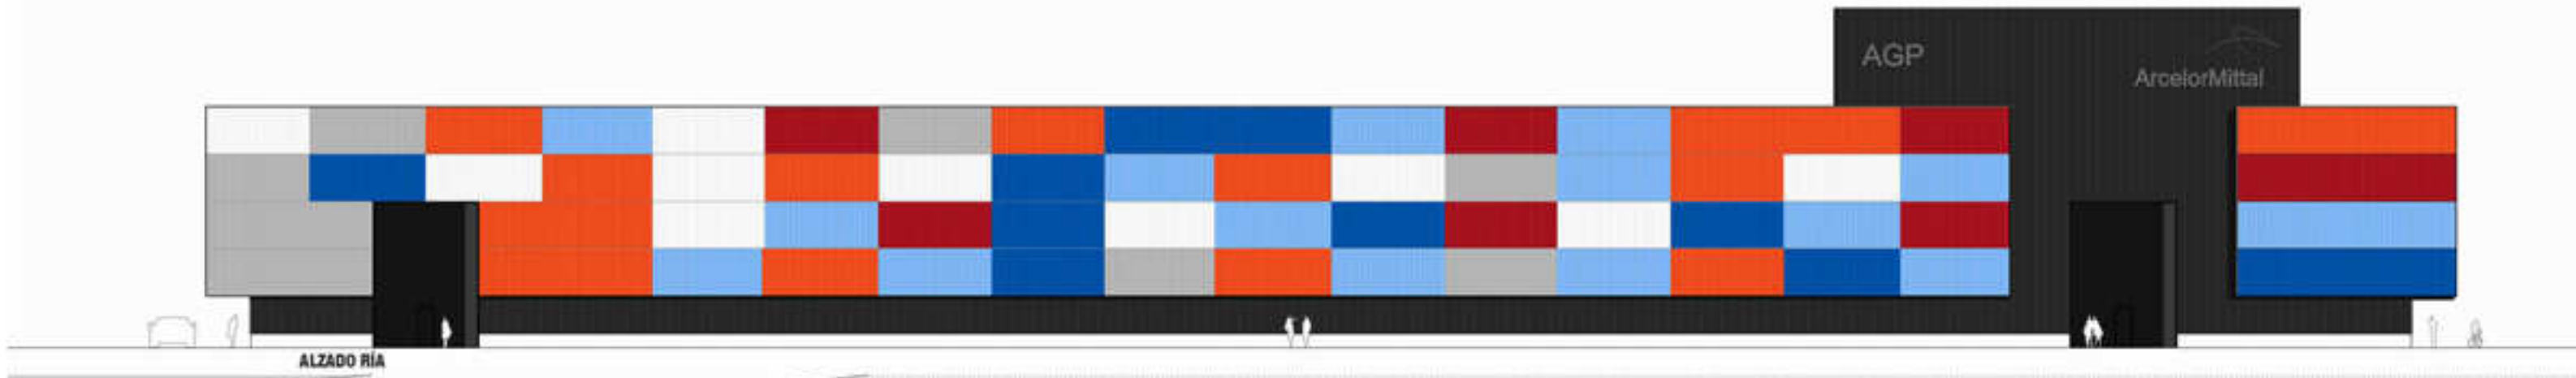

TINGLADOS EN EL PUERTO DE AVILÉS
[VECINOS DE OSCAR NIEMEYER]