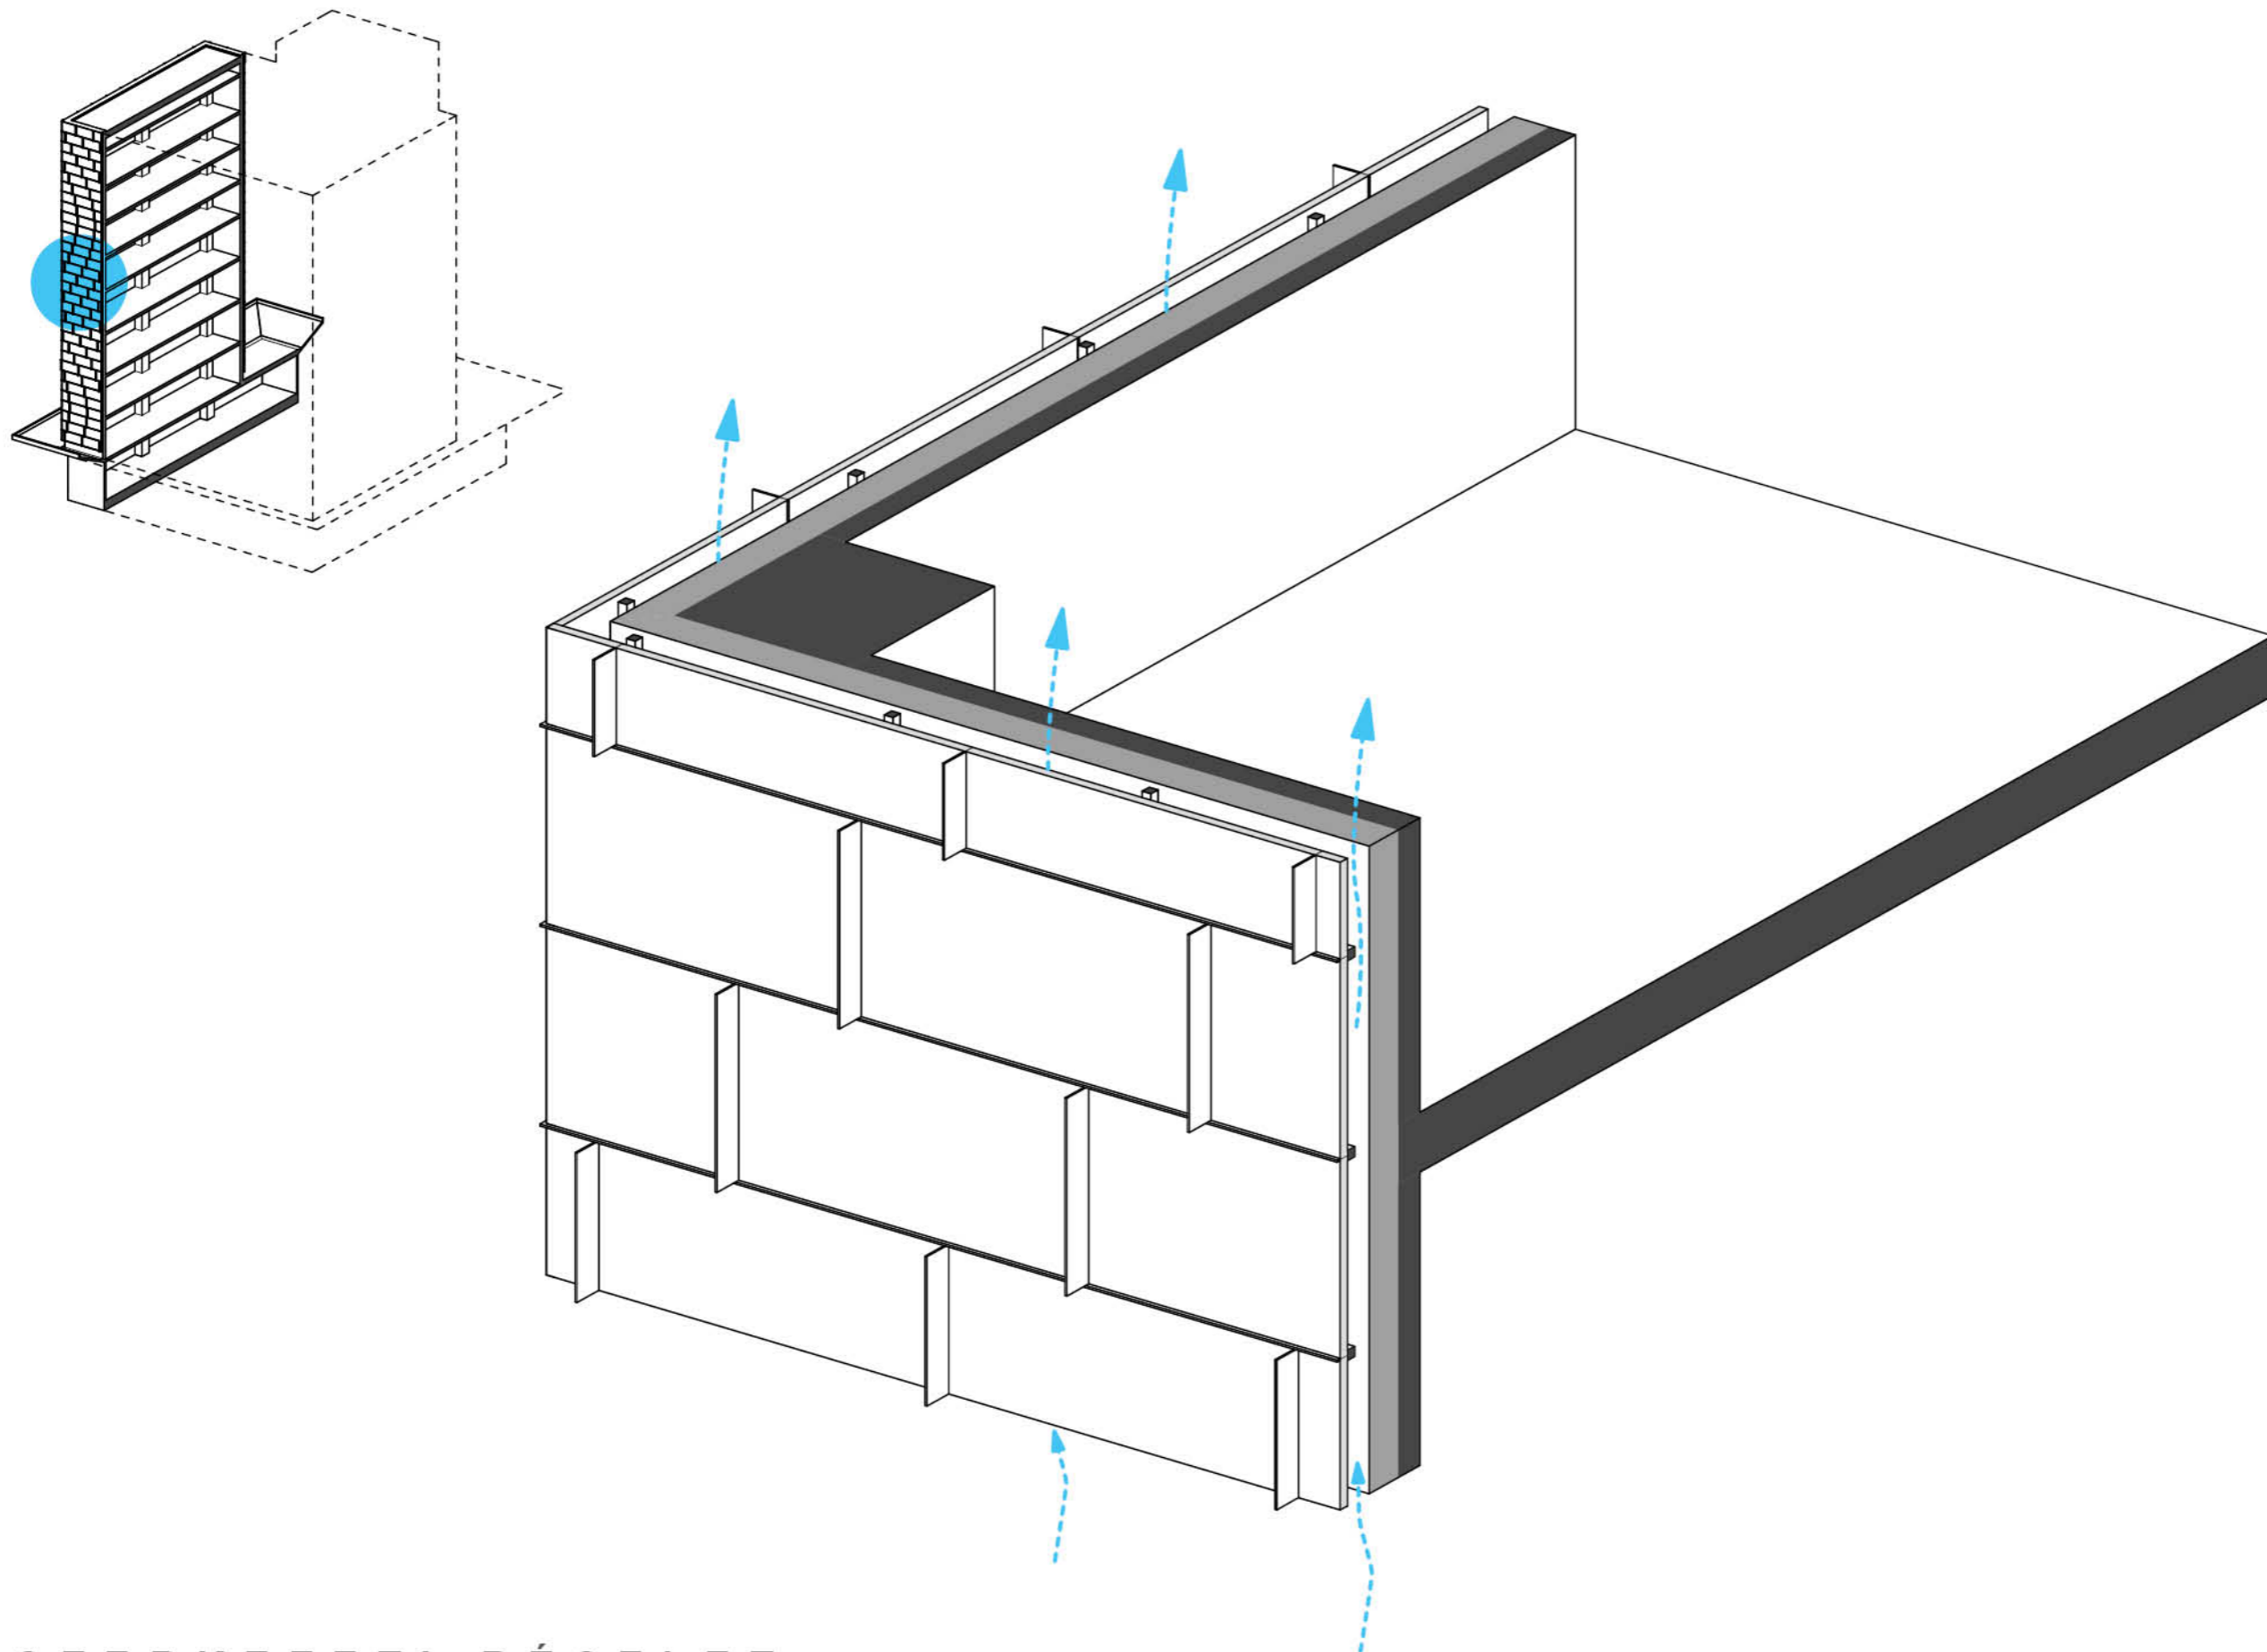

SZERKEZETI RÉSZLET